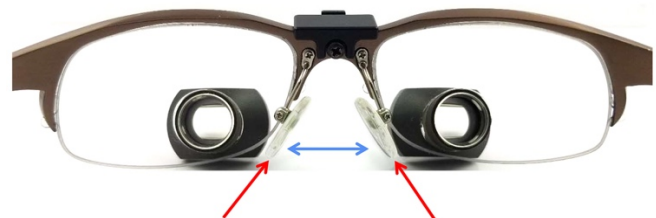

## N95 Mask Shape Recommendations

When choosing an N95 mask, use a mask that best accommodates eyewear. The following examples illustrate what to look for in the shape of the mask.

N95 3M 8210

Gerson 2130W

N95 3M 9210/9211

Honeywell ONE-Fit NBW 95V/  
Honeywell ONE-Fit N95

Moldex 1500

## Skyview Nose Pad Adjustments

To make clearance for the mask  
 Push **outwards** on the nose pads seen by the **blue arrows**  
 and **upwards** shown with the **red arrows**.