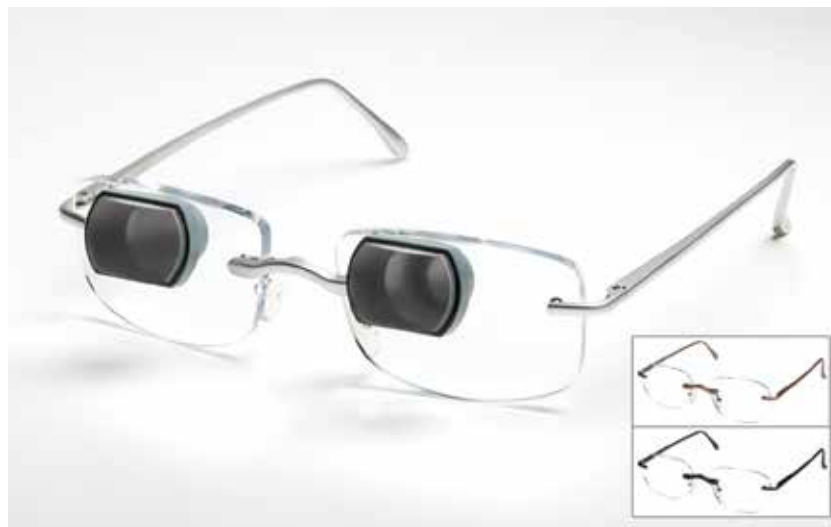

RIMLESS FRAME

GENERAL

The Rimless Frame provides a lighter weight, cosmetically appealing option to the low vision patient. It is available in Silver, Black and Antique Gold with temple lengths of 135 mm, 140 mm, 145 mm and 150 mm and includes A/R coated Trivex Lenses.

FITTING

The Rimless Frame Trial Set is recommended for fitting your patient properly and includes:

RIMLESS TRIAL SET	
1	Antique Gold Rimless Frame / plano A/R Trivex lenses
1	Black Rimless Frame / plano A/R Trivex lenses
2	2.2X Bio I in Silver Rimless Frame / A/R Trivex lenses
2	Chocolate Housings
2	Black Housings
1	Fitted Case

WARRANTY

Our standard warranty terms and conditions apply for 6 months from date of purchase for any system supplied in this frame.

The Rimless Frame is available in Silver, Black and Antique Gold

DESIGNS FOR VISION, INC.
1-800-345-4009