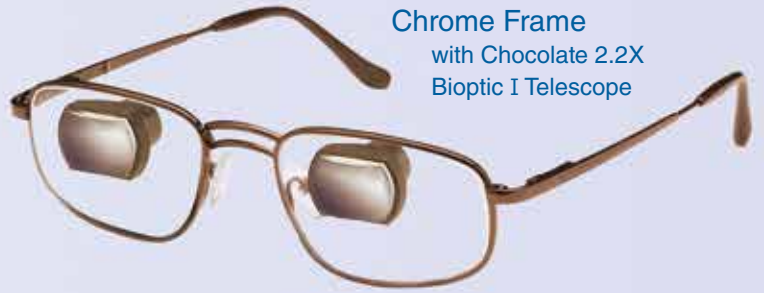

TELESCOPE FRAME SELECTION GUIDE

NEW Nadler Copper Frame
with Chocolate 2.2X
Bioptic I Telescope

Rimless Silver Frame
with Silver 2.2X
Bioptic I Telescope

Titanium 077 Chocolate
Chrome Frame
with Chocolate 3.0X
Bioptic Telescope

Titanium 109DB Chocolate
Chrome Frame
with Chocolate 2.2X
Bioptic I Telescope

Yeoman Black Frame
with Black 2.2X
Bioptic I Telescope

Wire 047 Gold Frame
with Black 3.0X
Bioptic Telescope

Titanium 077
Silver Chrome Frame
with Beige 2.2X
Full Diameter Telescope